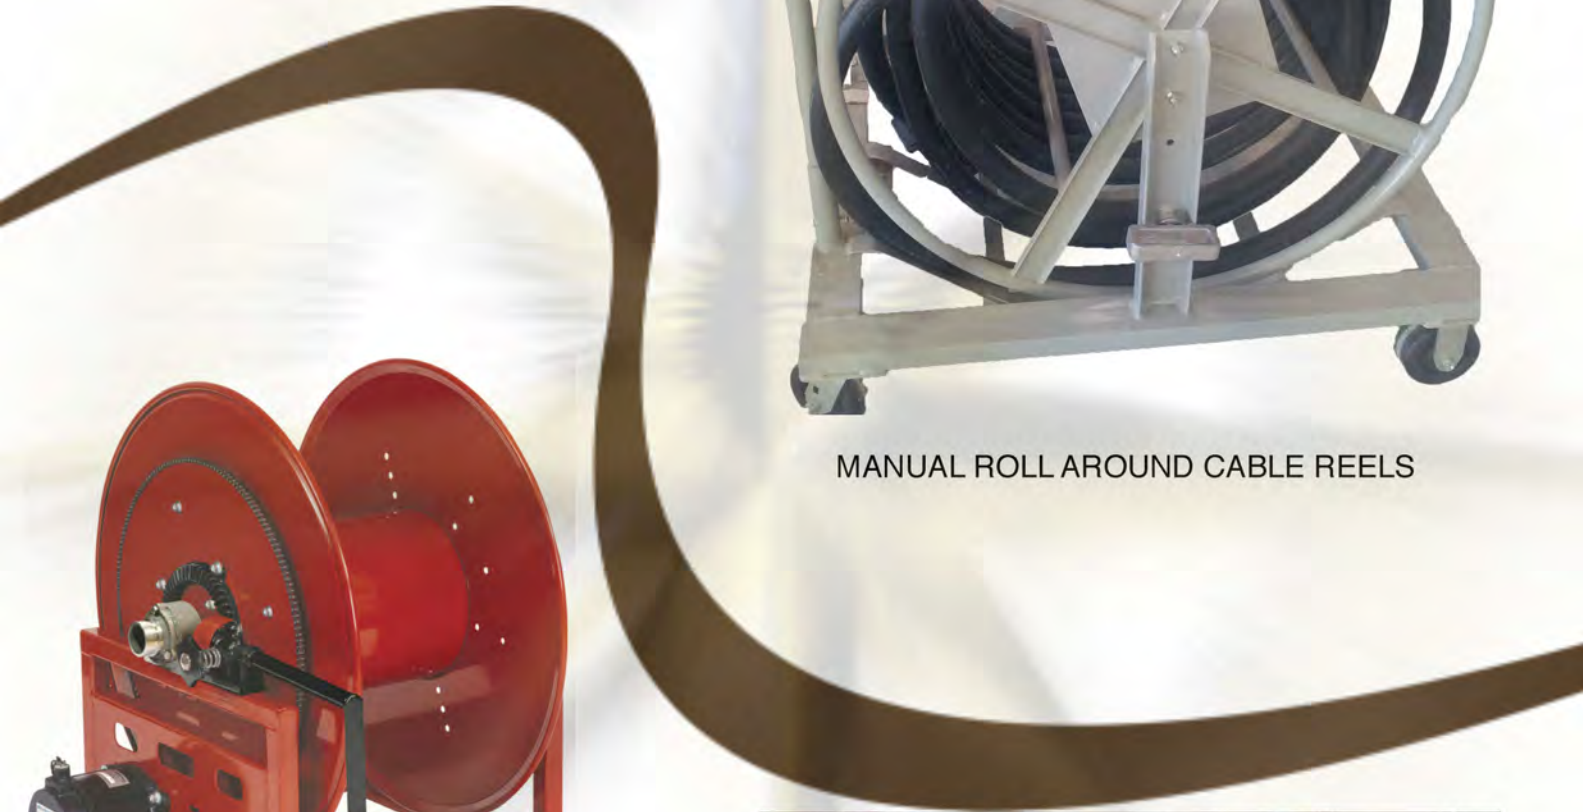

MANUAL CABLE REEL FOR HANGAR AND RAMP APPLICATIONS

*THE MOST ROBUST CABLE
REEL IN THE INDUSTRY*

MANUAL ROLL AROUND CABLE REELS

STATIONARY MANUAL REELS